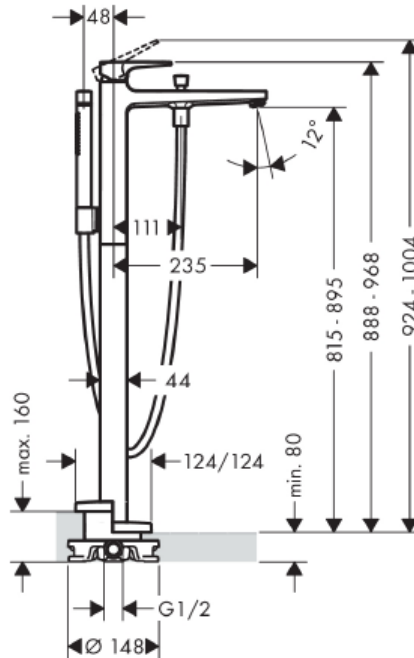

SPECIFICATION SHEET - fittings

BRAND:	hansgrohe	Product Photo:
ORIGIN:	Germany	
SERIES:	Metropol	
PRODUCT DESCRIPTION:	Floor mounted tub mixer • spray type: normal and spray jet • flow rate: 21 l/min	
MODEL No.	32532 670	
FINISH/COLOUR:	Matt Black	
DIMENSIONS:	235mm spout projection	
OPTIONAL MATCHING PARTS:	10452180 basic set	

Technical Informations: Suitable for continous flow water heater

REMINDER: Pipe flushing must be done before faucets are installed. Failure to do so voids the warranty.

Do not use cleaners containing abrasive cleansers, ammonia, bleach, acids, waxes, alcohol, solvents or other products not recommended for chrome.

All information is for reference only, installation shall always be based on the actual product delivered.